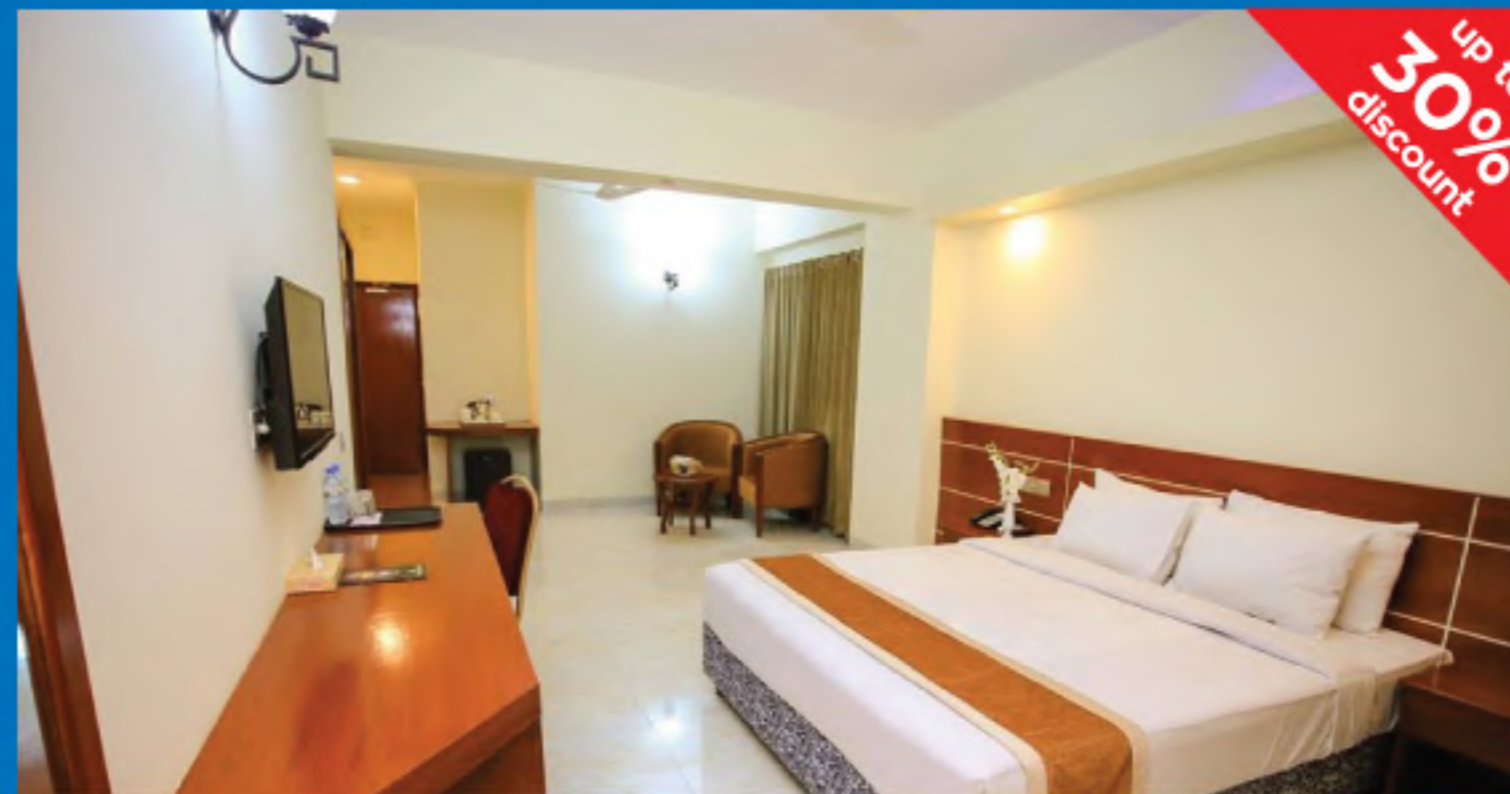

up to  
**30%**  
discount

**VIP Suite**

BDT 6,000/-

up to  
**30%**  
discount

**Premier Suite**

BDT 8,000/-

Front Desk

Front View

up to  
**30%**  
discount

**Family Suite**

BDT 6,000/-

up to  
**30%**  
discount

**Royal Suite**

BDT 5,500/-

up to  
**30%**  
discount

**Deluxe Suite**

BDT 4,000/-